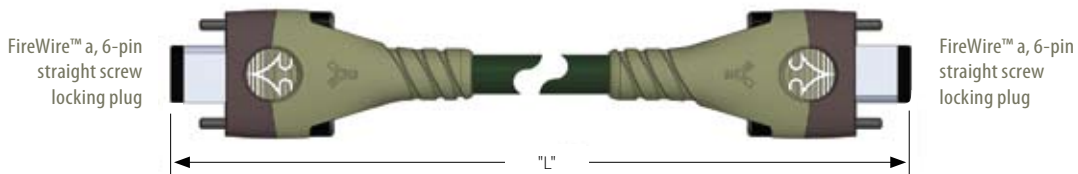

NWI DIRECT
In Stock. Buy Now!

NWI EXPRESS
5 Days Design to Deliver

CONNECTOR CONFIGURATION

Cable exceeds 11 million cycles on Northwire Standardized Flex Test Protocol (NSFTP) Modes A and B*

Part Number: **NAFW1300-XX¹**

Part Number: **NAFW1302-XX¹**

Part Number: **NAFW1322-XX¹**

FireWire™ a, 6-pin standard friction locking plug

FireWire™ a, 6-pin straight screw locking plug

¹XX = Length in meters, maximum length is 12 m.