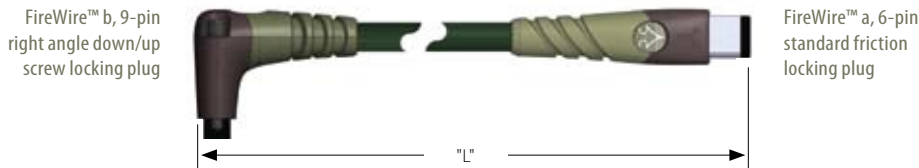

NWI DIRECT
In Stock. Buy Now!

NWI EXPRESS
5 Days Design to Deliver

CONNECTOR CONFIGURATION

Cable exceeds 11 million cycles on Northwire Standardized Flex Test Protocol (NSFTP) Modes A and B*

Part Number: **NAFW1304-XX¹**

Part Number: **NAFW1303-XX¹**

Part Number: **NAFW1323-XX¹**

Part Number: **NAFW134(D or U)²0-XX¹**

Part Number: **NAFW134(D or U)²2-XX¹**

FireWire™ a, 6-pin standard friction locking plug

FireWire™ a, 6-pin straight screw locking plug

FireWire™ a, 6-pin straight screw locking plug

FireWire™ b, 9-pin standard friction locking plug

FireWire™ b, right angle down/up screw locking plug

¹XX = Length in meters, maximum length is 12 m. ²D=down, U=up