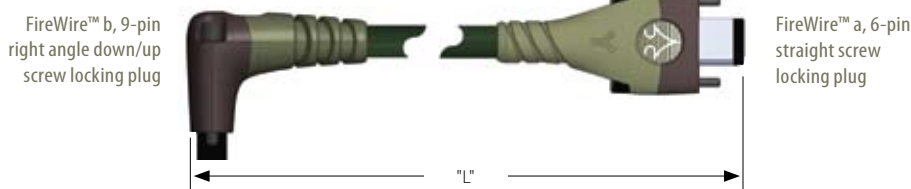

Part Number: **NAFW1303-XX¹**

Part Number: **NAFW1323-XX¹**

Part Number: **NAFW134(D or U)²0-XX¹**

Part Number: **NAFW134(D or U)²2-XX¹**

FireWire™ a, 6-pin standard friction locking plug

FireWire™ a, 6-pin straight screw locking plug

FireWire™ a, 6-pin straight screw locking plug

FireWire™ b, 9-pin standard friction locking plug

FireWire™ b, right angle down/up screw locking plug

¹XX = Length in meters, maximum length is 12 m. ²D=down, U=up