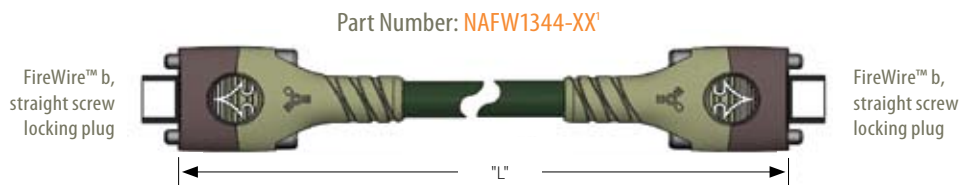

CONNECTOR CONFIGURATION

Cable exceeds 11 million cycles on Northwire Standardized Flex Test Protocol (NSFTP) Modes A and B*

NWI DIRECT
In Stock. Buy Now!

NWI EXPRESS
5 Days Design to Deliver

FireWire™ b, 9-pin standard friction locking plug

FireWire™ b, 9-pin straight screw locking plug

FireWire™ b, right angle down/up² screw locking plug

¹XX = Length in meters, maximum length is 7 m. ²D=down, U=up

*For Northwire Standardized Flex Test Protocol, go to www.northwire.com/flx