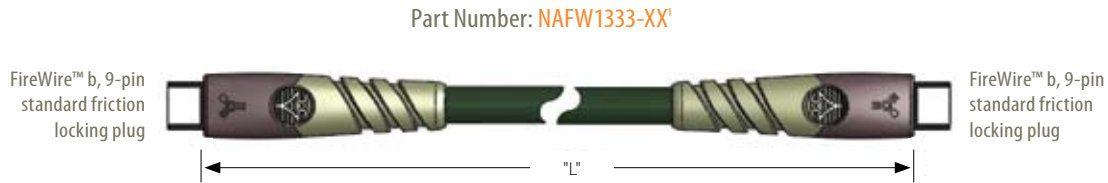

CONNECTOR CONFIGURATION

Cable exceeds 11 million cycles on Northwire Standardized Flex Test Protocol (NSFTP) Modes A and B*

NWI DIRECT
In Stock. Buy Now!

NWI EXPRESS
5 Days Design to Deliver

FireWire™ b, 9-pin standard friction locking plug

FireWire™ b, 9-pin straight screw locking plug

FireWire™ b, right angle down/up² screw locking plug

¹XX = Length in meters, maximum length is 7 m. ²D=down, U=up

*For Northwire Standardized Flex Test Protocol, go to www.northwire.com/flx