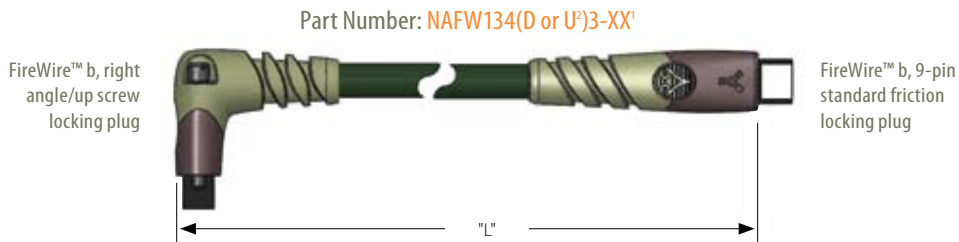

CONNECTOR CONFIGURATION

Cable exceeds 11 million cycles on Northwire Standardized Flex Test Protocol (NSFTP) Modes A and B*

NWI DIRECT
In Stock. Buy Now!

NWI EXPRESS
5 Days Design to Deliver

FireWire™ b, 9-pin standard friction locking plug

FireWire™ b, 9-pin straight screw locking plug

FireWire™ b, right angle down/up² screw locking plug

¹XX = Length in meters, maximum length is 7 m. ²D=down, U=up

*For Northwire Standardized Flex Test Protocol, go to www.northwire.com/flx