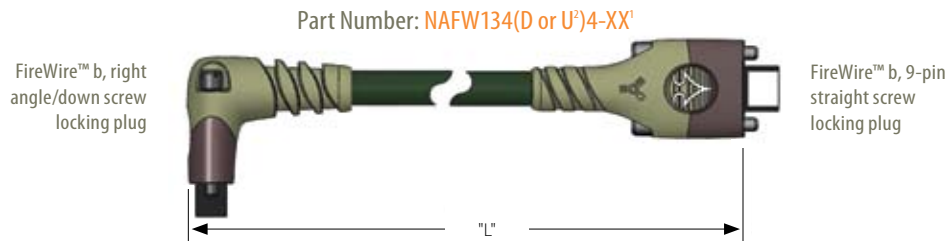

CONNECTOR CONFIGURATION

Cable exceeds 11 million cycles on Northwire Standardized Flex Test Protocol (NSFTP) Modes A and B*

NWI DIRECT
In Stock. Buy Now!

NWI EXPRESS
5 Days Design to Deliver

FireWire™ b, 9-pin standard friction locking plug

FireWire™ b, 9-pin straight screw locking plug

FireWire™ b, right angle down/up² screw locking plug

¹XX = Length in meters, maximum length is 7 m. ²D=down, U=up

*For Northwire Standardized Flex Test Protocol, go to www.northwire.com/flx