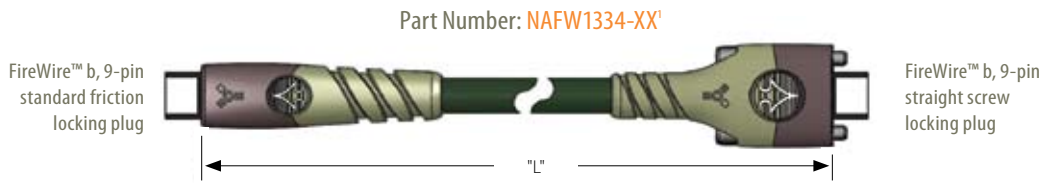

CONNECTOR CONFIGURATION

Cable exceeds 11 million cycles on Northwire Standardized Flex Test Protocol (NSFTP) Modes A and B*

NWI DIRECT
In Stock. Buy Now!

NWI EXPRESS
5 Days Design to Deliver

FireWire™ b, 9-pin standard friction locking plug

FireWire™ b, 9-pin straight screw locking plug

FireWire™ b, right angle down/up² screw locking plug

¹XX = Length in meters, maximum length is 7 m. ²D=down, U=up

*For Northwire Standardized Flex Test Protocol, go to www.northwire.com/flx