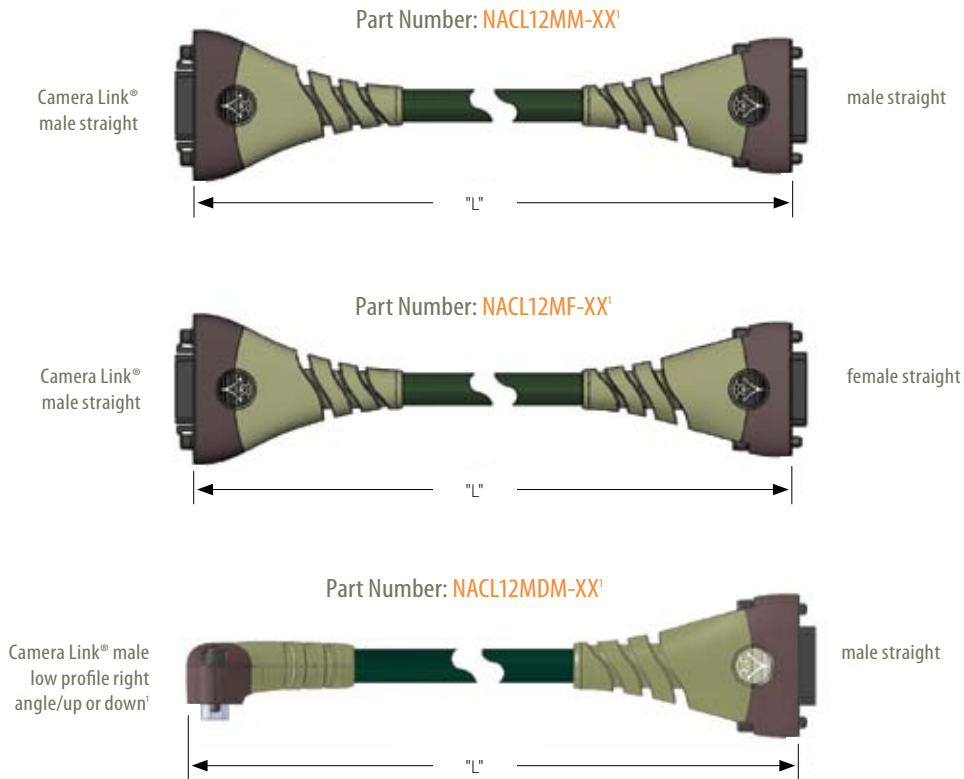

## CONNECTOR CONFIGURATION

Cable exceeds 19 million cycles on Northwire  
Standardized Flex Test Protocol (NSFTP) Mode A\*

Camera Link® male straight

Camera Link® female straight

Camera Link® male low profile right angle/down<sup>2</sup>

<sup>1</sup>XX = Length in meters, maximum length is 10 m.    <sup>2</sup>Compass arrow on logo points in connector-up direction.

\*For Northwire Standardized Flex Test Protocol, go to [www.northwire.com/flx](http://www.northwire.com/flx)