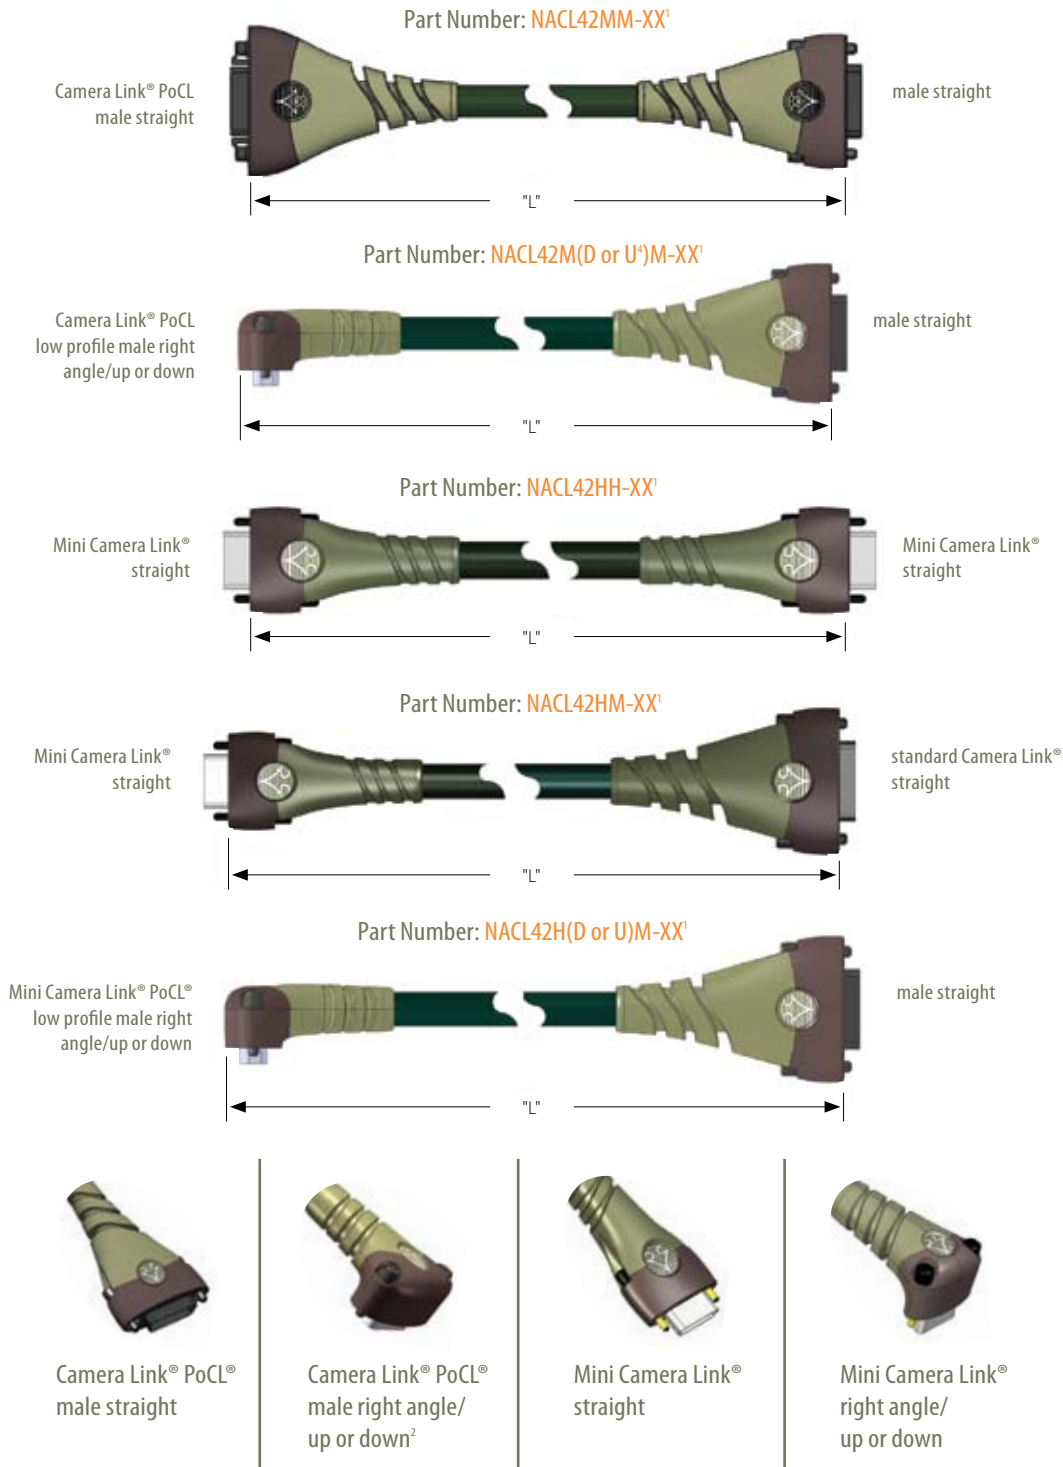

NWI DIRECT
In Stock. Buy Now!

NWI EXPRESS
5 Days Design to Deliver

CONNECTOR CONFIGURATION

Cable exceeds 19 million cycles on Northwire Standardized Flex Test Protocol (NSFTP) Mode A*

¹XX = Length in meters, maximum length is 19 m. ²Compass arrow on logo points in connector-up direction.