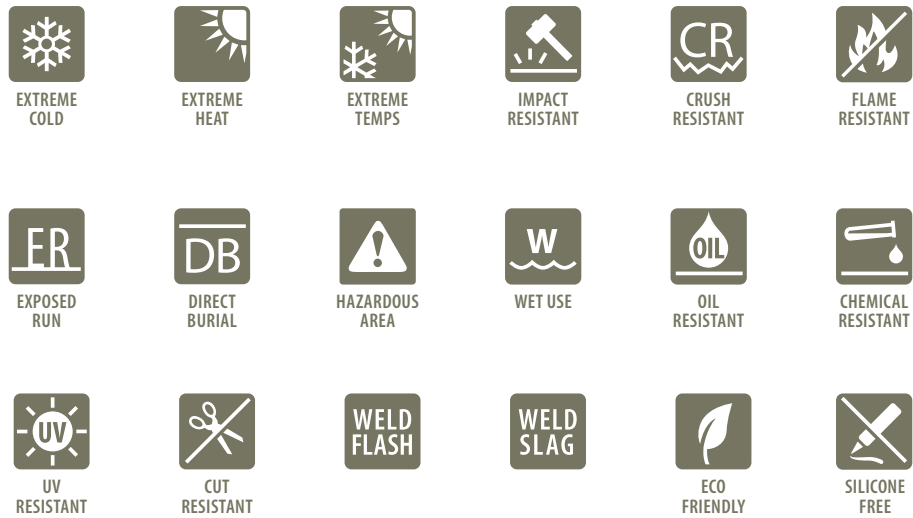

Product

Extreme Engineering

Flex