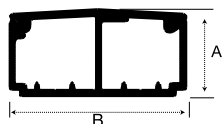

A: .50" (13)  
B: 1.19" (30)

Internal Elbow  
PW1IE

External Elbow  
PW1EE

Low-Profile Box  
PW1LPB

## PW1 Low-Profile, Latching Raceway

Office White

Description		Catalog No.	Description		Catalog No.
Base and cover, 5ft	Without adhesive	<b>PW1BC5</b>	Conduit adapter/ ceiling fitting	Base and cover	<b>PW1CA</b>
	With adhesive	<b>PW1ABC5</b>			
Base and cover, 7ft	Without adhesive	<b>PW1BC7</b>	End cap		<b>PW1EC</b>
	With adhesive	<b>PW1ABC7</b>	Low-profile box*	1-gang	<b>PW1LPB</b>
Internal elbow	Cover only	<b>PW1IE</b>	Standard box*	1-gang	<b>PW1SBA</b>
External elbow	Cover only	<b>PW1EE</b>	Deep box*	1-gang	<b>PW1DBA</b>
Flat elbow	Cover only	<b>PW1FE</b>		2-gang	<b>PW1TGB</b>
Tee	Cover only	<b>PW1TC</b>	Round lighting fixture box*		<b>PW1LFB</b>
Splice cover	Cover only	<b>PW1SC</b>			

A: 1.04" (26)  
B: 2.12" (54)

Internal Elbow  
PW2IEBC

External Elbow  
PW2EEBC

Deep Box, Undivided  
PDB12TGD