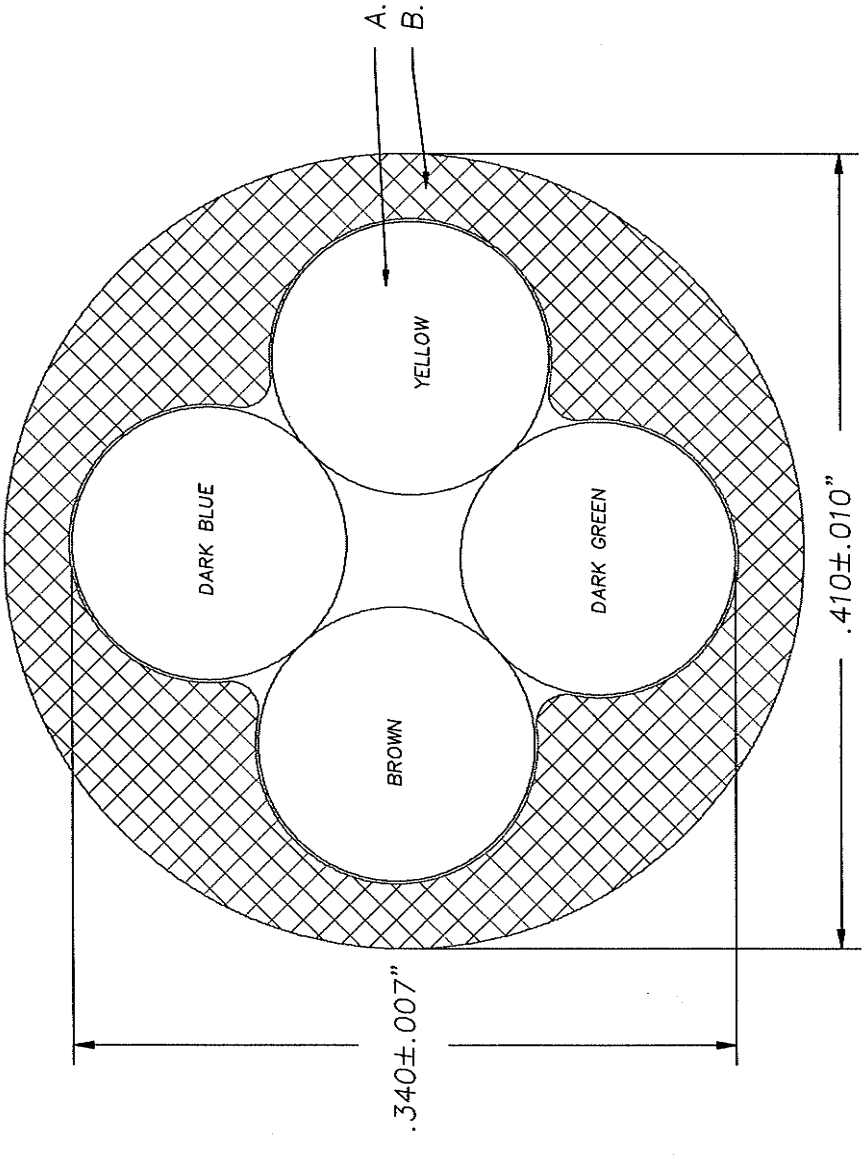

NORTHWIRE RESTRICTED

This document contains Northwire, Inc. proprietary data, and is not to be copied, reproduced, used or divulged to unauthorized persons, in whole or in part, without proper authorization in writing from Northwire, Inc. This information is the property of Northwire, Inc. which reserves all rights to it.

DESC: 14/4 CABLE 105°C 300V
SCALE: 15x DATE: 11/17/05 DR. BY: DP LANGER
CUSTOMER: INDUSTRIAL ELECTRIC CUSTOMER P/N: TRC1404S-0-V4X6

DWI NO: 1404C016
NMI NO: FCAB144-008

ITEM	SPECS.
A.	14 GAUGE SXL CONDUCTORS SUPPLIED BY IEWC GROSS LINKED POLYETHYLENE INSULATION .141 O.D.
B.	30 MILS PRESSURED PVC JACKET 105°C 300V 24 MILS MIN. PVC JACKET BLACK JACKET CABLE IS NOT UL OR CSA APPROVED

RoHS COMPLIANT MATERIALS

ELECTRICAL REQUIREMENTS:
NONE SPECIFIED

MECHANICAL REQUIREMENTS:
NONE SPECIFIED

use as R0067261

(Signature) *11-21-05*

INITIAL RELEASE	A	11/17/05	DPL
REVISION RECORD	REV	REV DATE	APPROVAL