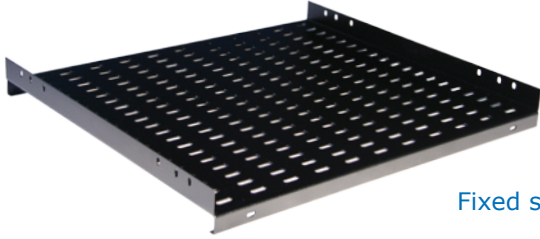

CABINET SHELF: Z-RAIL MOUNT Fixed and Retractable

Fixed series

Wide retractable series

Narrow retractable series

Features:

- Heavy gauge steel
- Return bends for strength
- Perforated for ventilation, mounting servers, cable ties, and accessories
- Durable textured powder coated finish
- Standard colour is all black

Highlights:

- These cabinet style shelves require 4 (four) Z-Rails for mounting purposes
- All RFM-xx29-CFS shelves have dual stiffeners for load bearing support
- All CRS series shelves feature heavy duty full extension drawer slides
- CRS Narrow series designed to slide between 19" mounting angles

| Fixed series | | | |
|--------------------|-----------------|-------|-------|
| FITS RFM SERIES... | PART NUMBER | A | B |
| 30" WIDE CABINET | RFM-2320-CFS | 22.63 | 20.00 |
| | RFM-2329-CFS | 22.63 | 29.00 |
| 24" WIDE CABINET | RFM-1820-CFS-24 | 17.69 | 20.00 |
| | RFM-1829-CFS-24 | 17.69 | 29.00 |

| Wide retractable series | | | |
|-------------------------|-----------------|-------|-------|
| FITS RFM SERIES... | PART NUMBER | A | B |
| 30" WIDE CABINET | RFM-2220-CRS | 21.63 | 20.00 |
| 24" WIDE CABINET | RFM-1720-CRS-24 | 16.63 | 20.00 |