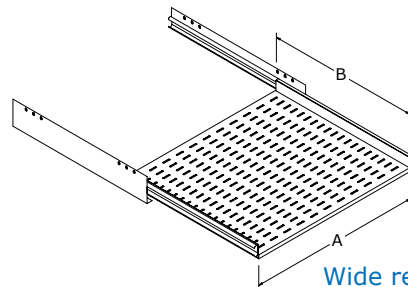

CABINET SHELF: Z-RAIL MOUNT Fixed and Retractable

Fixed series

Wide retractable series

Narrow retractable series

Features:

- Heavy gauge steel
- Return bends for strength
- Perforated for ventilation, mounting servers, cable ties, and accessories
- Durable textured powder coated finish
- Standard colour is all black

Highlights:

- These cabinet style shelves require 4 (four) Z-Rails for mounting purposes
- All RFM-xx29-CFS shelves have dual stiffeners for load bearing support
- All CRS series shelves feature heavy duty full extension drawer slides
- CRS Narrow series designed to slide between 19" mounting angles

Wide retractable series

Narrow retractable series