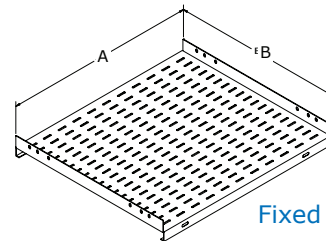

CABINET SHELF: Z-RAIL MOUNT Fixed and Retractable

Features:

- Heavy gauge steel
- Return bends for strength
- Perforated for ventilation, mounting servers, cable ties, and accessories
- Durable textured powder coated finish
- Standard colour is all black

Highlights:

- These cabinet style shelves require 4 (four) Z-Rails for mounting purposes
- All RFM-xx29-CFS shelves have dual stiffeners for load bearing support
- All CRS series shelves feature heavy duty full extension drawer slides
- CRS Narrow series designed to slide between 19" mounting angles

Fixed series			
FITS RFM SERIES...	PART NUMBER	A	B
30" WIDE CABINET	RFM-2320-CFS	22.63	20.00
	RFM-2329-CFS	22.63	29.00
24" WIDE CABINET	RFM-1820-CFS-24	17.69	20.00
	RFM-1829-CFS-24	17.69	29.00

Wide retractable series			
FITS RFM SERIES...	PART NUMBER	A	B
30" WIDE CABINET	RFM-2220-CRS	21.63	20.00
24" WIDE CABINET	RFM-1720-CRS-24	16.63	20.00

Narrow retractable series			
FITS RFM SERIES...	PART NUMBER	A	B
30" WIDE CABINET	RFM-1720-CRS	17.63	20.00