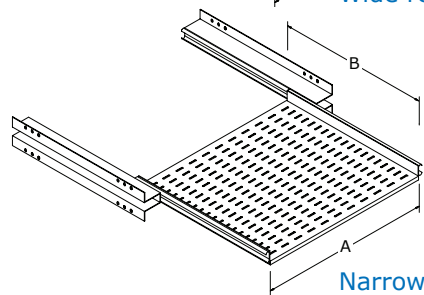

| Wide retractable series | | | |
|-------------------------|-----------------|-------|-------|
| FITS RFM SERIES... | PART NUMBER | A | B |
| 30" WIDE CABINET | RFM-2220-CRS | 21.63 | 20.00 |
| 24" WIDE CABINET | RFM-1720-CRS-24 | 16.63 | 20.00 |

| Narrow retractable series | | | |
|---------------------------|--------------|-------|-------|
| FITS RFM SERIES... | PART NUMBER | A | B |
| 30" WIDE CABINET | RFM-1720-CRS | 17.63 | 20.00 |

Fixed series

Wide retractable series

Narrow retractable series