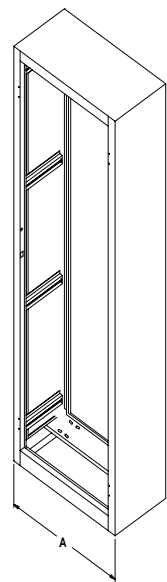

## CABINET EXTENSION: 6" AND 15" DEPTH

R. F. Mote Cabinet extenders provide a solution where an existing installed cabinet is not deep enough for new equipment. Available in 6" or 15" depth. Adds an additional 6" depth (6" Extender) or 15" depth (15" Extender) to existing cabinet depth. Optional, lockable, lift-off, side panels available for 15" Extender. Non-removable solid sides standard for 6" Extender.

### Features:

- Heavy gauge steel
- All welded construction
- Easily bolts onto any R.F. Mote 30"W x 83"H Cabinet or 24"W x 83"H Cabinet
- Conveniently add 6" or 15" in depth
- Allows customer to increase existing cabinet depth without removing equipment
- Eliminates the need for a new cabinet
- Optional, solid, lockable, lift off side panels available for 15" extension
- non-removable sides standard on 6" extension
- Adjustable levelling feet
- Durable textured powder coated finish
- Standard colour is all black
- Custom sizes available upon request

### Cabinet Extender (for 30" Wide RFM Series Cabinets)

PART NUMBER	A	B	C	D	E	F	G
RFM-301583-EXT	30.150	15.150	83.00	6.00	24.00	5.00	24.00
RFM-300683-EXT	30.150	6.150	83.00	6.00	24.00	5.00	24.00

### Cabinet Extender (for 24" Wide RFM Series Cabinets)

PART NUMBER	A	B	C	D	E	F	G
RFM-241583-EXT	24.00	15.150	83.00	6.00	24.00	5.00	24.00
RFM-240683-EXT	24.00	6.150	83.00	6.00	24.00	5.00	24.00