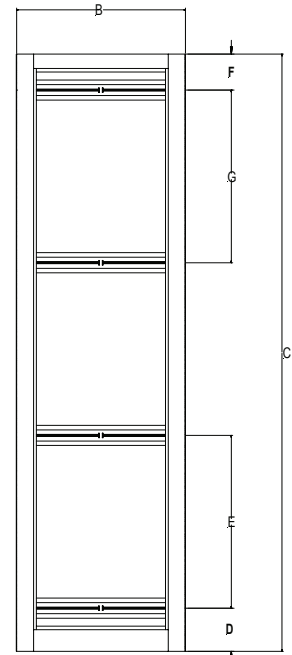

Typical side-view

Cabinet Extender (for 30" Wide RFM Series Cabinets)

PART NUMBER	A	B	C	D	E	F	G
RFM-301583-EXT	30.150	15.150	83.00	6.00	24.00	5.00	24.00
RFM-300683-EXT	30.150	6.150	83.00	6.00	24.00	5.00	24.00

Cabinet Extender (for 24" Wide RFM Series Cabinets)

PART NUMBER	A	B	C	D	E	F	G
RFM-241583-EXT	24.00	15.150	83.00	6.00	24.00	5.00	24.00
RFM-240683-EXT	24.00	6.150	83.00	6.00	24.00	5.00	24.00

Optional side panel

FITS WITH OUR...	PART NUMBER
RFM-301583-EXT	RFM-301583-EXT-SIDE
RFM-241583-EXT	RFM-241583-EXT-SIDE