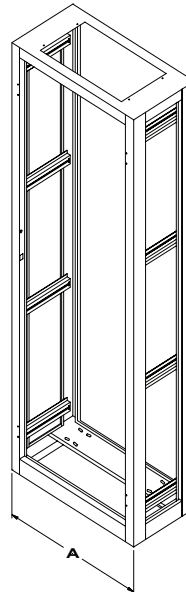

RFM-301583-EXT