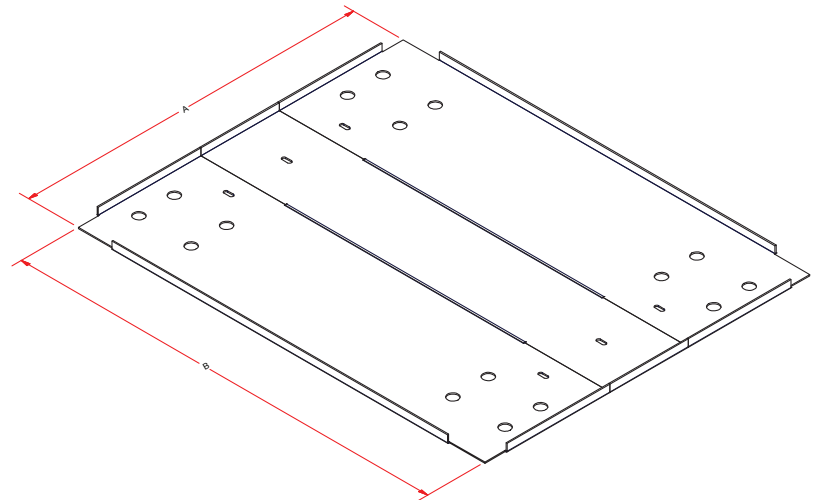

FLOOR PLATES

Features:

- Heavy gauge steel
- 3 Section assembly for ease of installation
- Durable textured powder coated finish
- Standard colour is all black

Highlights:

- Closes off base of cabinet
- Can be used as a shelf

RFM Series 30" wide cabinet

PART NUMBER	A	B
RFM-3030-FP	28.15	27.47
RFM-3036-FP	28.15	33.47
RFM-3042-FP	28.15	39.47

RFM Series 24" wide cabinet

PART NUMBER	A	B
RFM-2430-FP	22.00	27.47
RFM-2436-FP	22.00	33.47
RFM-2442-FP	22.00	39.47

Note¹: Floor plates come with one pair of Caster pads

Note²: Caster sets are separately available