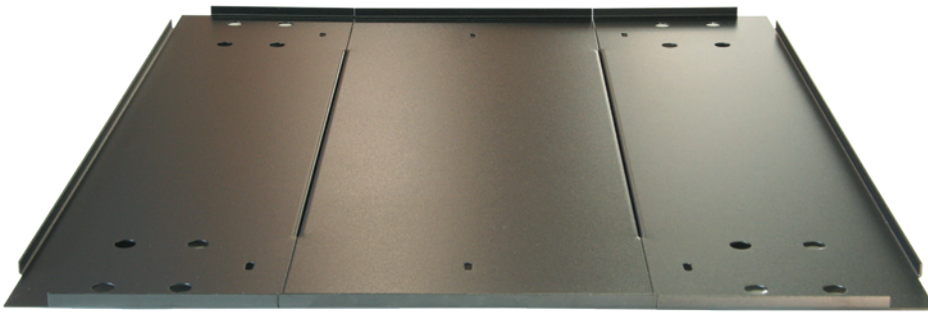

FLOOR PLATES

Features:

- Heavy gauge steel
- 3 Section assembly for ease of installation
- Durable textured powder coated finish
- Standard colour is all black

Highlights:

- Closes off base of cabinet
- Can be used as a shelf

RFM Series 30" wide cabinet

PART NUMBER	A	B
RFM-3030-FP	28.15	27.47
RFM-3036-FP	28.15	33.47
RFM-3042-FP	28.15	39.47

RFM Series 24" wide cabinet

PART NUMBER	A	B
RFM-2430-FP	22.00	27.47
RFM-2436-FP	22.00	33.47
RFM-2442-FP	22.00	39.47

Note¹: Floor plates come with one pair of Caster pads

Note²: Caster sets are separately available