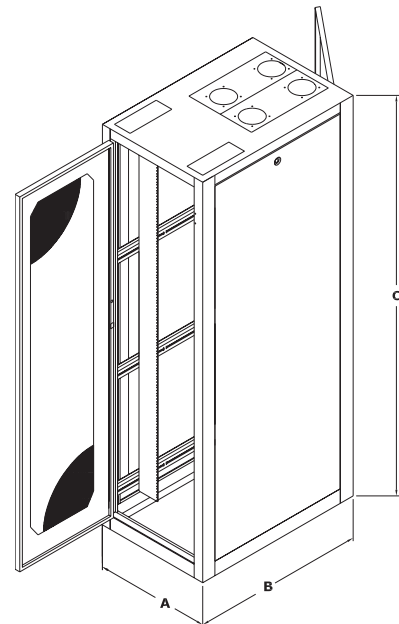

Note¹: **Ganging version is available.** Shipped less the side panels and c/w ganging kit - add suffix '-G' to part number. e.g. RFM-243083-U-19-B-G