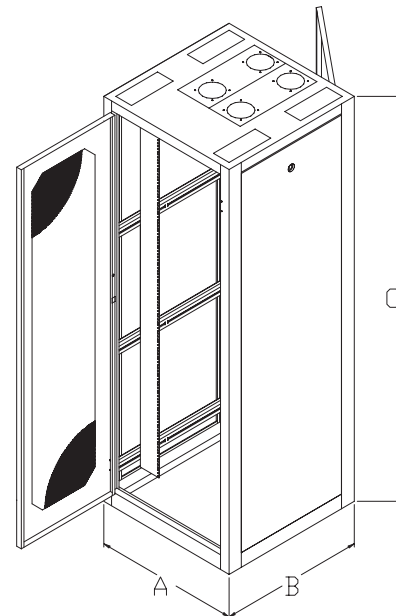

Note¹: 23" and 24" EIA Mount also avail for 30"wide cabinet

Note²: **Ganging version is avail.** Shipped less the side panels and c/w ganging kit - add suffix '-G' to part number. e.g. RFM-303083-U-19-B-G