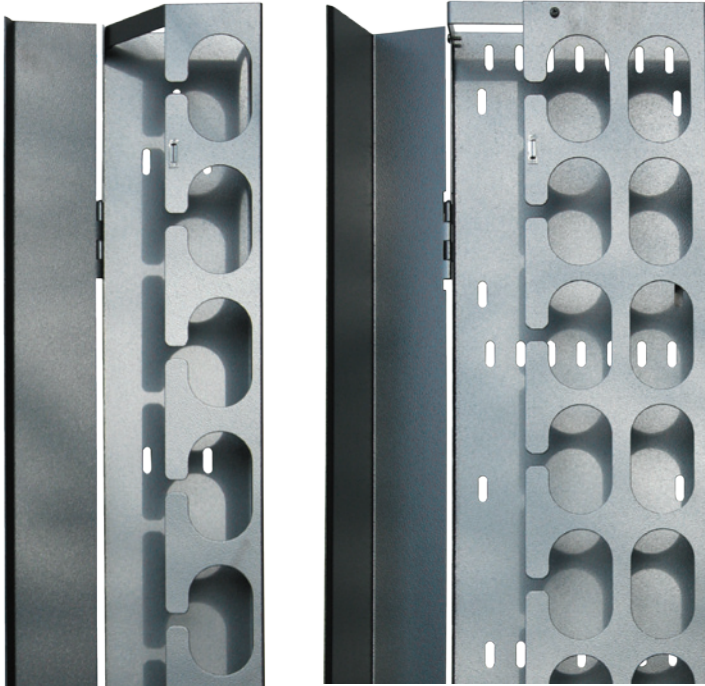

## VERTICAL CABLE MANAGERS: FOR RFM SERIES 30 CABINETS

### Features:

- Heavy gauge steel
- Fits RFM series 30" wide cabinets
- Durable textured powder coated finish
- Standard colour is all black

### Highlights:

- Provisions for cable ties
- Available in both Narrow and Wide series (5.0", 7.0", or 8.5" depth)

### VCM Wide series: 7" depth

PART NUMBER	A	B	C	# of U's
RFM-790-VCM-A	84.19	7.00	3.5	48U
RFM-783-VCM-A	76.75	7.00	3.5	44U