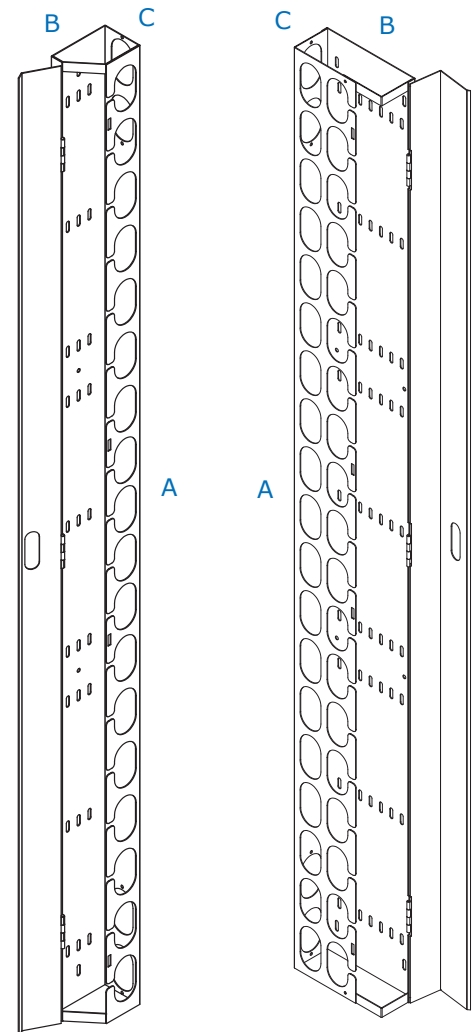

### Highlights:

- Provisions for cable ties
- Available in both Narrow and Wide series (5.0", 7.0", or 8.5" depth)

### VCM Narrow series: 5" depth

PART NUMBER	A	B	C	# of U's
RFM-583-VCM	76.75	5.00	3.25	44U
RFM-572-VCM	65.75	5.00	3.25	38U
RFM-559-VCM	52.75	5.00	3.25	30U
RFM-535-VCM	28.75	5.00	3.25	16U

### VCM Wide series: 7" depth

PART NUMBER	A	B	C	# of U's
RFM-790-VCM-A	84.19	7.00	3.5	48U
RFM-783-VCM-A	76.75	7.00	3.5	44U

### VCM Wide series: 8.5" depth

PART NUMBER	A	B	C	# of U's
RFM-983-VCM-A	76.75	8.50	3.25	44U
RFM-972-VCM-A	65.75	8.50	3.25	38U
RFM-959-VCM-A	52.75	8.50	3.25	30U
RFM-935-VCM-A	28.75	8.50	3.25	16U

Note: VCM series not recommended for 24" wide cabinets