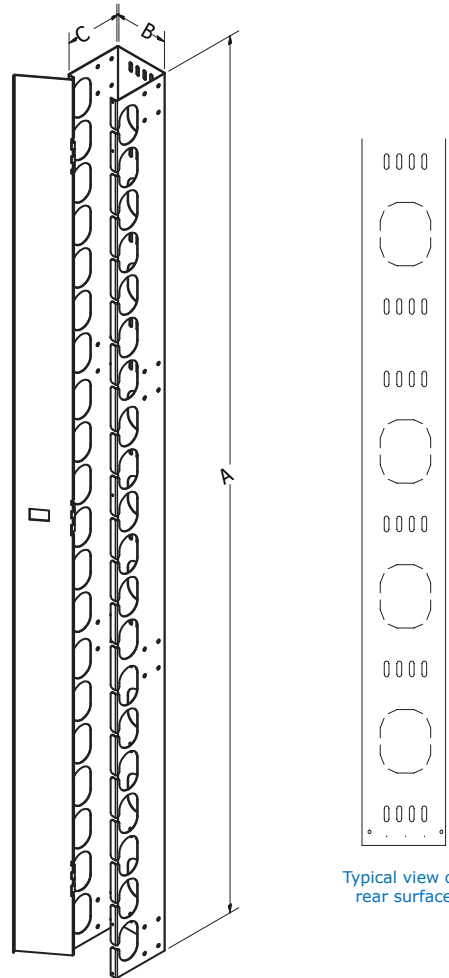

### Features:

- Heavy gauge steel
- Door held shut with slide latch
- Removable cable retainer brackets
- Durable textured powder coated finish
- Standard colour is all black
- D-Rings may be added (see page 6.2.1) to manage cable bundles outside manager

### Highlights:

- Fingered cutouts for easy cable adds and moves
- Custom colours available on request

Vertical cable manager: 5" and 8" wide, various heights					
FITS OUR...	PART NUMBER	A	B	C	# of U's
24U RACKS	RFM-RVCM-B-48	48.00	5.15	5.43	24U
38U RACKS	RFM-RVCM-B-72	72.00	5.15	5.43	38U
44U RACKS	RFM-RVCM-B	82.50	5.15	5.43	44U
44U RACKS	RFM-RVCMG-B	82.50	8.15	5.43	44U

Vertical cable manager: 10" and 12" wide, 44U height					
FITS OUR...	PART NUMBER	A	B	C	# of U's
44U RACKS	RFM-RVCM-B-10	82.50	10.00	5.43	44U
44U RACKS	RFM-RVCM-B-12	82.50	12.00	5.43	44U

Vertical cable manager: 8" and 10" wide, 48U height					
FITS OUR...	PART NUMBER	A	B	C	# of U's
48U RACKS	RFM-RVCM8-48	89.50	8.00	5.43	48U
48U RACKS	RFM-RVCM10-48	89.50	10.00	5.43	48U