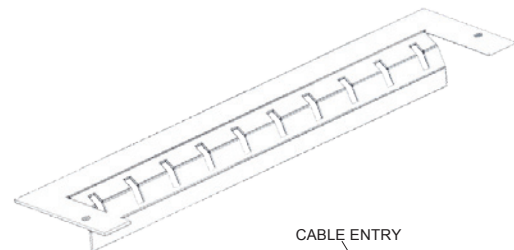

TOP OF CABINET CABLE ENTRY BRUSH KIT

Features:

- Prevent air escaping around cable bundles
- Durable textured powder coated finish
- c/w nylon brush
- Standard colour is all black

Highlights:

- Plate fits all RFM Series cabinets, RFM Series Fortress, and RFM Series Wallmount extender cable access openings

PART NUMBER
RFM-TEBK

WATER FALL CABLE ENTRY PLATE

Features:

- Waterfall profile allows cables to maintain bend radii entering the cabinet
- Durable textured powder coated finish
- Standard colour is all black

Highlights:

- Plate fits all RFM Series cabinets, RFM Series Fortress, and RFM Series Wallmount extender cable access openings

PART NUMBER
RFM-WFCP

CABLE ENTRY
CABINET
TOP