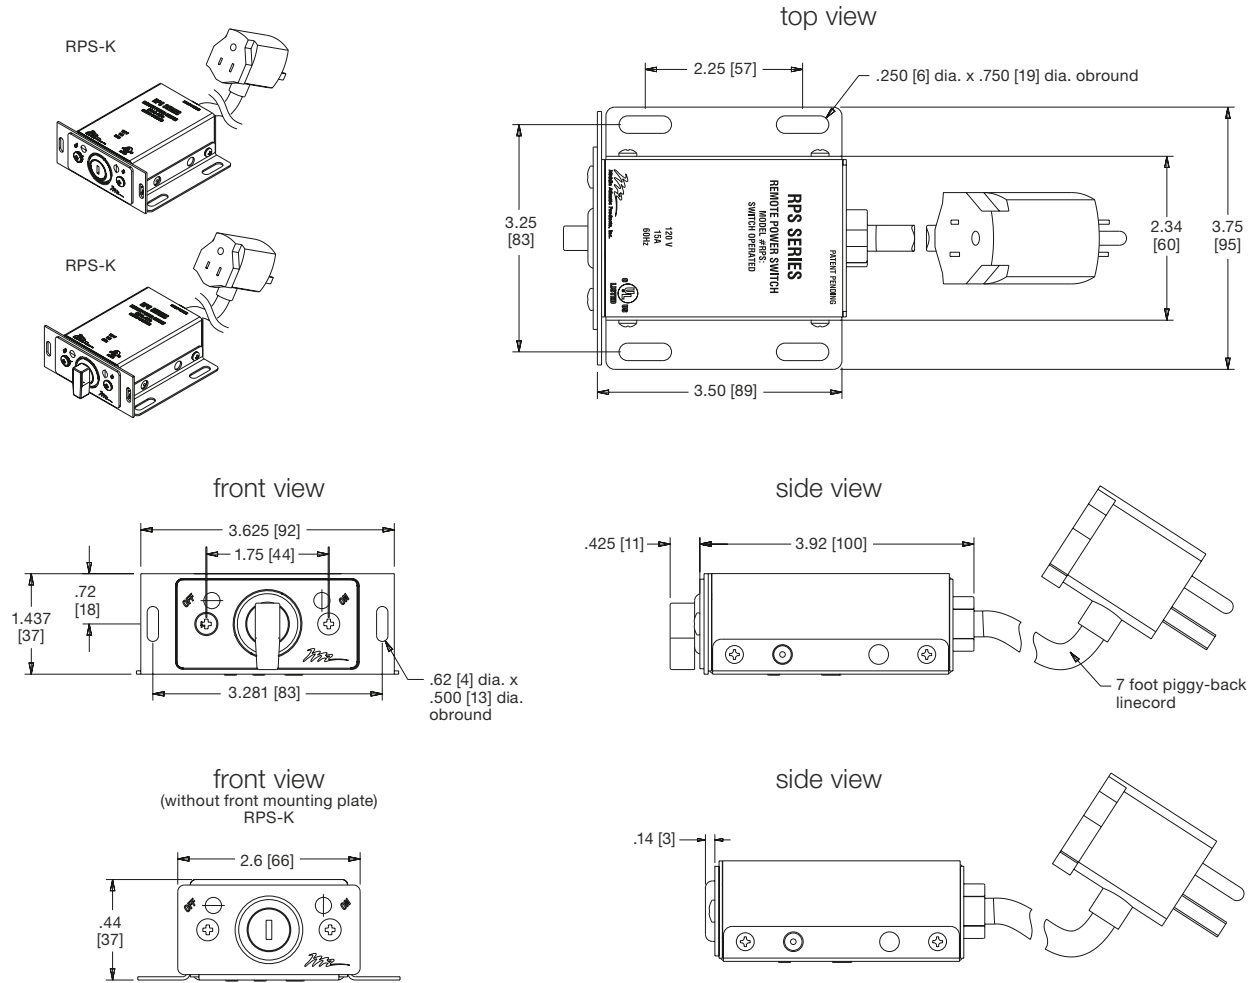

RPS Series

remote power switch

power complete systems on and off from outside of the enclosure

features:

- Available keylocked model when security is a concern, or a switched (non-keylocked) model for secure areas
- Fits in any Decora® opening and can also be mounted to any flat surface
- Ideal for installations where it is desirable to keep users from having the ability to make any adjustments
- Generous 7' cord
- Finished in a durable flat black powder coat
- UL Listed in the US and Canada

RPS-K

RPS

features easy to use "Piggy-back" 15 amp plug

specifications:

15 Amp RPS Series Remote Power Switch shall be Middle Atlantic Products model # RPS (switched) / RPS-K (key operated). Remote Power Switch shall mount in any Decora® style knockout or on any flat surface. Remote Power Switch shall have a 7' power cord with a piggy-back style plug. Remote Power Switch shall be constructed of fully welded 18-gauge and 20-gauge steel and finished in a durable flat black powder coat. Remote power switch shall comply with RoHS EU Directive 2002/95/EC. Remote power switch shall be manufactured by an ISO 9001 and ISO 14001 registered company. Remotepower switch shall be ETL Listed to UL Standards 244A & 508 in the US and to CAN/CSA C22.2 No. 177 & C22 No. 14 in Canada. Remote power switch shall be warranted to be free from defects in materials and workmanship for a period of 3 years.

Customizable specification clips available at middleatlantic.com

options:

- 1 space panel, accommodates up to 4 Decora® style devices, shall be Middle Atlantic Products part # DECP-1X4
- Replacement keys, sold in sets of two, shall be Middle Atlantic Products part # RPS-KEY

96-01028 / rev d / 3-12-15

RPS Series

basic dimensions

all dimensions in inches unless otherwise noted [all dimensions in brackets are in millimeters]

Note:
Additional set of 2 keys available part # RPS-KEY