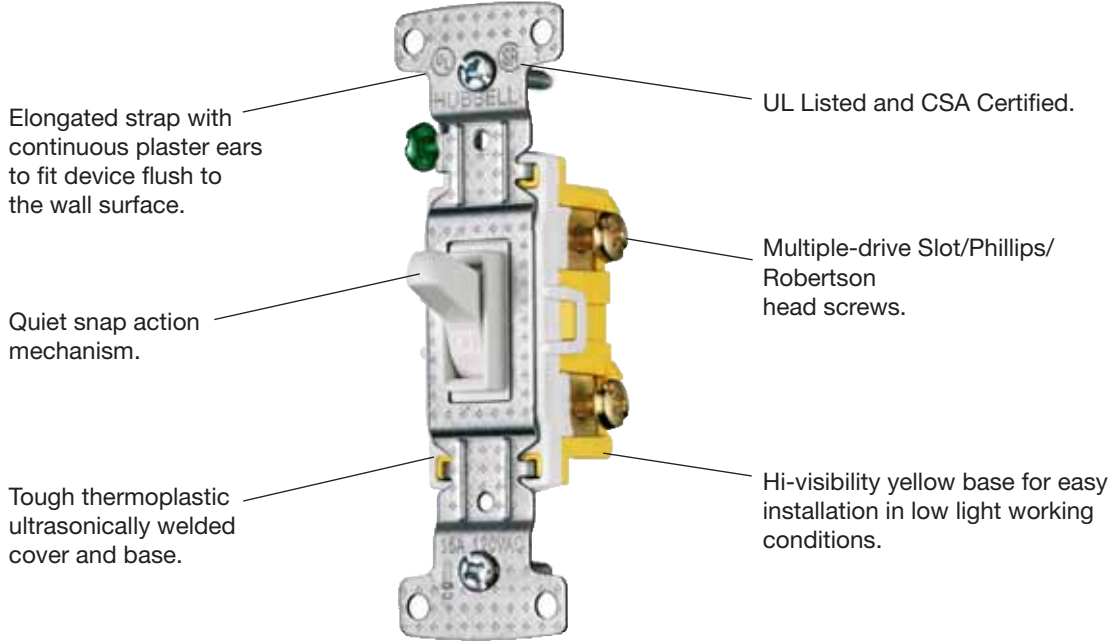

# homeSELECT™ Single-Pole Toggle Switches

Switches and Receptacles

## Single-Pole Toggle Switches

RS115W

RS115KW

RS115SW

RS115ILW

Description	Rating	Color	Catalog Numbers
Single-Pole Toggle Switch, Grounding, Push and Side Wire Terminations	15A 120V AC	Almond Black Brown Ivory Light Almond White	<b>RS115AL</b> <b>RS115BK</b> <b>RS115</b> <b>RS115I</b> <b>RS115LA</b> <b>RS115W</b>
Single-Pole Toggle Switch, Without Ears, Grounding, Push and Side Wire Terminations 100 Per Case, Bulk Packed Mounting Screws Inserted into Strap	15A 120V AC	Almond Ivory Light Almond White	<b>RS115KAL</b> <b>RS115KI</b> <b>RS115KLA</b> <b>RS115KW</b>
Single-Pole Toggle Switch, Self-Grounding, Push and Side Wire Terminations	15A 120V AC	Almond Brown Ivory Light Almond White	<b>RS115SAL</b> <b>RS115S</b> <b>RS115SI</b> <b>RS115SLA</b> <b>RS115SW</b>
Single-Pole Toggle Switch, Illuminated, Self-Grounding, Push and Side Wire Terminations  Frame is clear and illuminates, toggle is colored. Does not require a neutral wire.	15A 120V AC	Clear Almond Ivory Light Almond White	<b>RS115ILC</b> <b>RS115ILAL</b> <b>RS115ILI</b> <b>RS115ILLA</b> <b>RS115ILW</b>