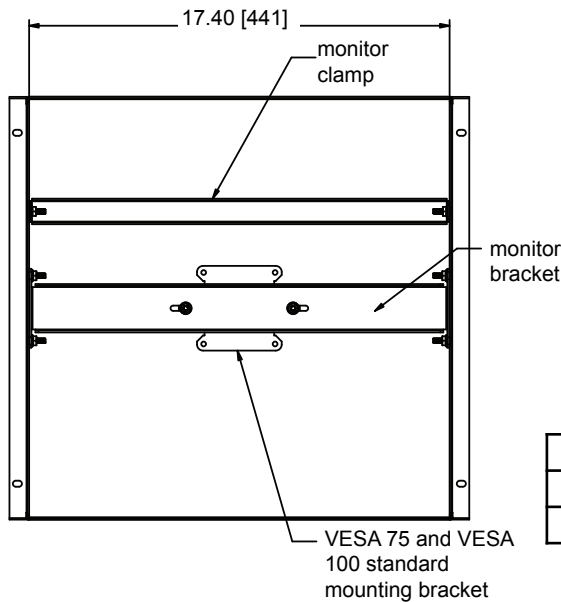

RSH Series Custom LCD Rackmount basic dimensions

All dimensions in inches unless otherwise noted [All dimensions in brackets are millimeters]

TOP VIEW

FRONT VIEW

SIDE VIEW

REAR VIEW

RACKSPACES	A OVERALL HEIGHT
6 spaces	10.50 [267]
7 spaces	12.25 [311]
8 spaces	14.00 [356]
9 spaces	15.75 [400]
10 spaces	17.50 [445]
11 spaces	19.25 [489]
12 spaces	21.00 [533]