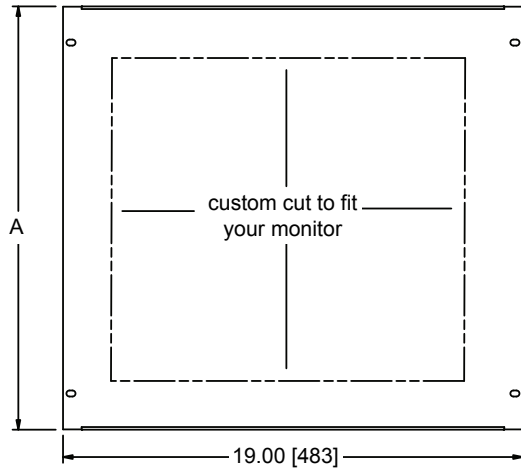

Features

- Custom cut to provide perfect opening
- Assembles quickly and easily in minutes
- Rear bracket features VESA 75 and VESA 100 mounting hole patterns to captivate monitor
- Adjustable rear clamp provides additional support for shorter LCD monitors
- Accepts virtually any LCD monitor up to 17" in diagonal size
- Choice of finishes: black brushed and anodized and textured black powder coat
- UL Listed in the US and Canada

 RSH SERIES CUSTOM
LCD MOUNTS

 (front view shown with
17" LCD monitor)

 (rear view shown with
17" LCD monitor)

Architects' and Engineers' Specifications

EIA compliant 19" custom mount shall be Middle Atlantic Products model # RSH4(A,S) custom fit to accommodate the LCD screen installed in RSH (A- black brushed and anodized, S- textured black powder coat). Custom mount shall be constructed to adhere to VESA 75 and VESA 100 standard for mounting LCD monitors up to 17" in diagonal size. RSH series custom rackshelf shall be constructed of the following materials: adjustable horizontal steel rear bracket and side panels (ears) shall be 16-gauge steel with a durable flat black powder coat finish, faceplate shall be .063" thick aluminum. Custom rackshelf shall be UL Listed in the US and Canada.

RSH Series Custom LCD Rackmount basic dimensions

All dimensions in inches unless otherwise noted [All dimensions in brackets are millimeters]

TOP VIEW

FRONT VIEW

SIDE VIEW

REAR VIEW

RACKSPACES	A OVERALL HEIGHT
6 spaces	10.50 [267]
7 spaces	12.25 [311]
8 spaces	14.00 [356]
9 spaces	15.75 [400]
10 spaces	17.50 [445]
11 spaces	19.25 [489]
12 spaces	21.00 [533]