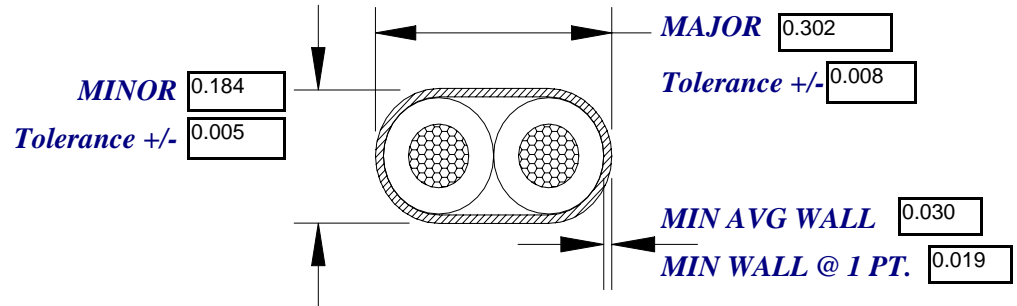

COPPERFIELD PRODUCT SPECIFICATION

DATE	REV	ECN	DESCRIPTION
1/24/2008	A	19704	SPECIFICATION CREATED

Parent Number: BK084-0000A1414

Description: 14/2 19/27 BC 1 1/4" GXL Brake Cable
Heavy Duty 0.184"X0.302" SBR/DRD Jacket
DI K

Stranding: 19/27 BC LHL

Style: BRAKE CABLE

Insulation: XLPE Inners, PVC Jacket

Inner Colors: BROWN / RED

Inner OD: 0.122"

Jacket Print NO PRINT

Legend:

Temperature: N/A

Notes:

This product complies with European Directive 2002/95/EC (RoHS)

Customer Approval:

Approved By: _____ **Date:** _____

Title: _____ **Company Name:** _____

COPPERFIELD, LLC.

1115 W. North St.
Bremen, IN 46506

Phone: 574-546-5115

Fax: 574-546-5995

www.copperfieldllc.com