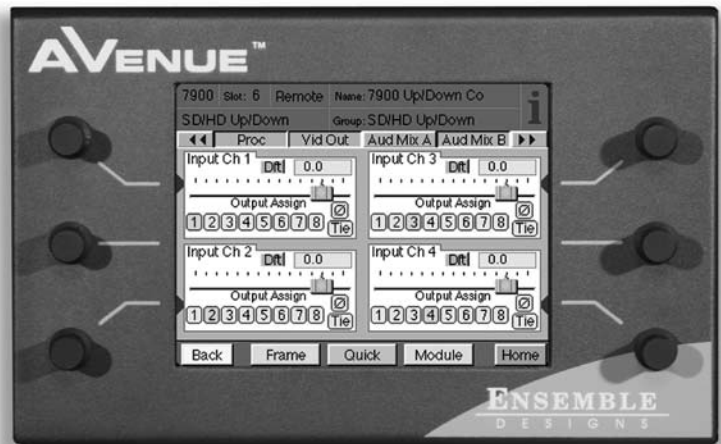

Remote control of Avenue frames is provided through a series of menus for system configuration and for setting parameters for each module installed in the frames. A series of menus allows you to set AveNet and IP addresses, enable AveNet Over IP (AVIP), name and monitor modules, frames and groups of frames and set module parameters in the system.

The Avenue Touch Screen Front Door option is installed in the front of the 3RU frame door. A single front door option can control an entire network or front doors can be installed in various frames for access from other rooms or locations.

The Tabletop Touch Screen Control Panel offers intuitive remote control capability with both touch screen and dedicated knobs. Couple the full proc controls in the Avenue conversion modules with the six rotary controls to create a perfect QC station for live shading and adjustments. The small size is great for satellite receiving areas, QC and edit suites. Two configurations are possible: free-standing Tabletop or mounted directly into a standard 3RU half frame of a waveform monitor.

Features

- Control and monitor all modules in the system from one or many locations
- Easily adjust video levels, timing, audio delay and other parameters
- Customize menus with Virtual Modules
- User Levels for security
- Module lockout for critical paths
- Use any combination of Touch Screen Panels, Express Panels, and PCs for control and monitoring