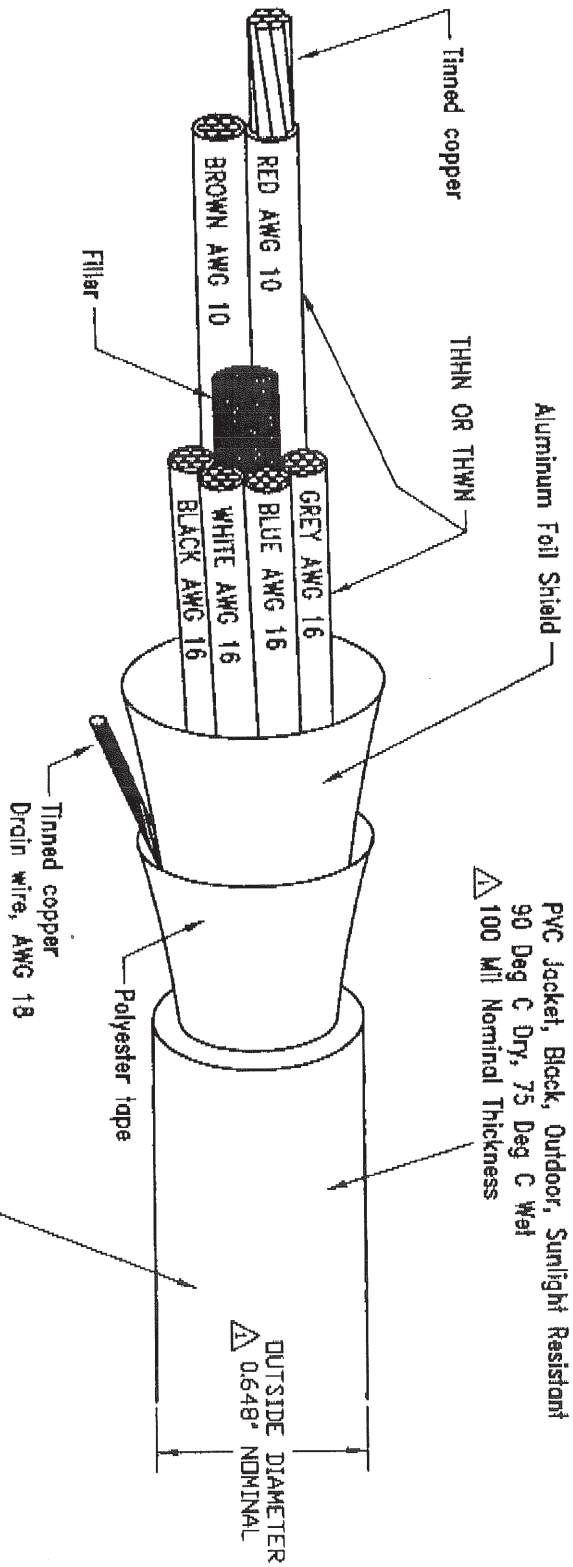

1. NOTES:
1) Wire color arrangement around filler must be maintained.
  2) AWG 10 Conductors are 105 strand.
  3) AWG 16 Conductors are 26 strand.
  4) AWG 18 Drain Wire is 19 strand.
  5) All conductors are 600V AC.

△ Cable shall be marked as shown below with UL & CSA numbers
△ "ITL P/N CBL-3400-0FH-TC STROBE CABLE OUTDOOR E73202 2/C 10AWG +
4/C 16AWG TYPE TC 90C DRY 75C WET 600V SUN RES DIR BUR OR
AWM 2889 --- CSA LL41103 AWM I/II A/B 90C 600V FT4"

△ PVC Jacket, Black, Outdoor, Sunlight Resistant
90 Deg C Dry, 75 Deg C Wet
△ 100 Mil Nominal Thickness

△ OUTSIDE DIAMETER
0.648" NOMINAL

CONFIDENTIAL
NO PORTION OF THIS DOCUMENT MAY BE REPRODUCED
WITHOUT THE WRITTEN CONSENT OF ITL LLC

1) All dimensions in inches unless otherwise noted.
2) All tolerances +/- UNLESS NOTED.
3) Break all sharp edges.

REV	DATE	DESCRIPTION	BY	APP
1	4/19/10	UPDATE DATE LABEL AND CABLE DIMENSIONS		

NOTICE The following information and subject matter herein are the exclusive, sole, and confidential property of International Tower Lighting, LLC and may not be copied, reproduced, or used in any manner for any purpose whatsoever without written consent or direction from International Tower Lighting, LLC.	
P.O. BOX 18855 Nashville, TN 37204, USA Tel: +1 615-254-6130 Fax: +1 615-254-6023 www.itl.com	ITL, LLC International Tower Lighting, LLC
TITLE 3400 STROBE TRAY CABLE FOR ITH-3400Z-400	PART NO. CBL-3400-0FH-TC
QUANTITY 1	UNIT FT