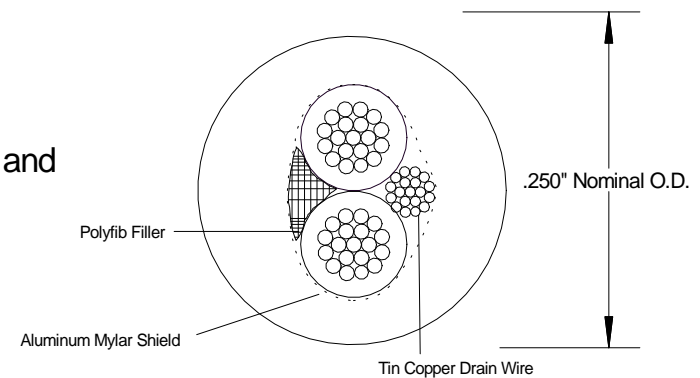

Trailer Cable 16/2 Lt. Blue + Purple

- Conductors:** 16 AWG 19 strands bare copper
- Insulation:** Type TXL XLPE to SAE-J-1128
- Thickness:** .016" Nominal
- Diameter:** .088" ± .004"
- Cable Core:** 2 conductors cabled (twisted) together with 20(19) Drain and overall foil shield (25% overlap)
- Color Code:** Lt. Blue + Purple
- Jacket:** .030" Black TPE (Pressure Extruded)
- Fillers:** Polypropylene filler as required for roundness
- Finished Cable:** .250" Nominal O.D.
- Ratings:** -40°C to 125C°

RoHS Compliant

REVISIONS				
ZONE	REV	DESCRIPTION	DATE	APPROVED
	1	Define lt. blue and drain wire	10-4-12	

Product Specification

Drawn By: Brian Hanlon	Product Description TRC1602TS-0-U7	REV 1
Date July 8, 2014	Drawing No.: C5397	