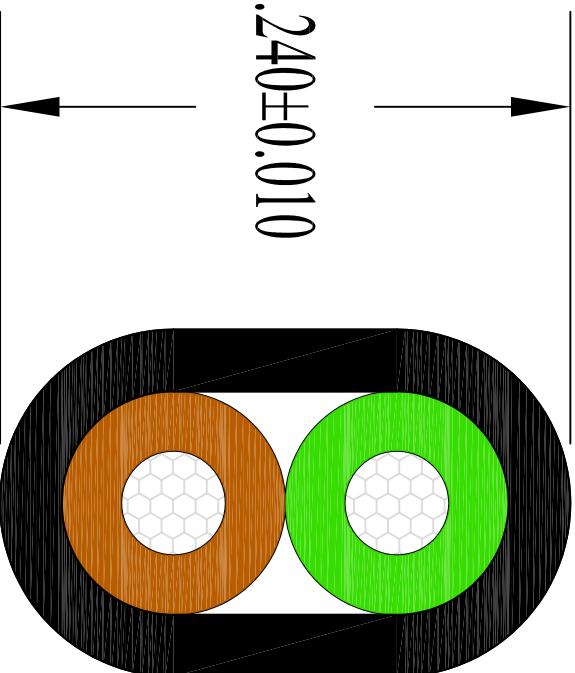

18/2 GXL TRAILER CABLE BROWN / LT GREEN

12/1/2008

0.240±0.010

*Color pattern
shown as
finished good
pays off reel.

NOTES:

1. Inners: 18 (0.8mm²) 16/.010 (16/.26mm) TC GXL per SAE J1128, $\varnothing = 0.094 \pm 0.003$ "
2. Color Pattern: Brown / Lt. Green
3. Filler: N/A
4. Lay of Twist: 1 turn per 17±3mm (0.67±0.12")
5. Separator: Talc Powder
6. Jacket: Black PVC; 105°C; Hardness 84A, Nom Wall = 0.024", Min Wall = 0.020", Tube Extrusion
7. Print: No Print
8. Note: This product will be convoluted.

Approved By: _____

Date: _____

Revisions:

DATE	REV	ECN	CHANGE	
12/1/2008	A	2166-08	DRAWING CREATED	

Copperfield
1115 West North St.
Bremen, IN 46506
By: Keith McGrew

This product complies with European Directive 200295/EC (RoHS)