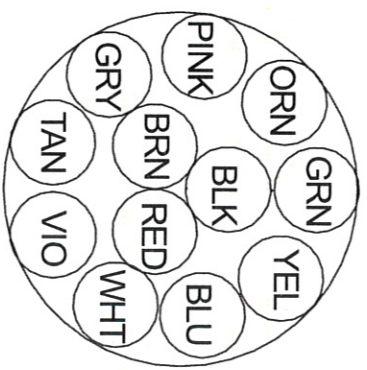

12 Cond Cable TXL 20(7) BC with Red PVC Jacket

Revisions	
Rev.	Description

Approved 10/16/12

Conductors 20 7/28 BC (0.50MM2) to ASTM B 8-77

Conductor O.D.: 0.038"

Insulation: TXL XLPE to SAE-J-1128

Insul. Thickness: 0.016"

O.D. over Insul: 0.070"
Blk + Red + Brn + Grn + Yel + Blu
Wht + Vio + Tan + Gry + Pnk + Org

Color Code:

Cable: Bunch Cable 12 Conductors

Jacket: Red PVC Premium Grade Jacket

Jacket Thickness: 0.030"

Cable Diameter: 0.355"

Ratings: VW-I Jacket 105C

Color Rotation

Product Specification

Drawn by: <i>Benjamin Frankson</i>	Product Description: 12 Cond TXL Red PVC Jkt
Date: Oct 2, 2012	Drawn No: To be determined <i>1455-12</i>
	Rev: