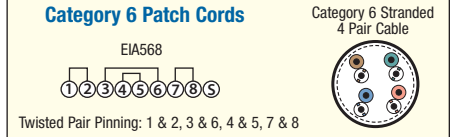

Ordering is easy, add the desired color code to the part number. Ex: TRD695DSZ-BLK-1.  
 \*Note: No suffix necessary for Gray TRD695SZ assemblies.

Item #	Description	Length	1-9	10-24	25-99	100+
<b>Category 6 Double Shielded LSZH 26 AWG Stranded Patch Cords</b>						
TRD695DSZ--1	Double Shielded Cat6 LSZH Patch Cord, RJ45/RJ45	1.0ft (0.3m)	12.89	12.37	11.86	CALL
TRD695DSZ--2	Double Shielded Cat6 LSZH Patch Cord, RJ45/RJ45	2.0ft (0.6m)	13.99	13.43	12.87	CALL
TRD695DSZ--3	Double Shielded Cat6 LSZH Patch Cord, RJ45/RJ45	3.0ft (0.9m)	15.09	14.49	13.88	CALL
TRD695DSZ--5	Double Shielded Cat6 LSZH Patch Cord, RJ45/RJ45	5.0ft (1.5m)	17.29	16.60	15.91	CALL
TRD695DSZ--7	Double Shielded Cat6 LSZH Patch Cord, RJ45/RJ45	7.0ft (2.1m)	19.49	18.71	17.93	CALL
TRD695DSZ--10	Double Shielded Cat6 LSZH Patch Cord, RJ45/RJ45	10.0ft (3.0m)	22.79	21.88	20.97	CALL
TRD695DSZ--15	Double Shielded Cat6 LSZH Patch Cord, RJ45/RJ45	15.0ft (4.6m)	28.29	27.16	26.03	CALL
TRD695DSZ--25	Double Shielded Cat6 LSZH Patch Cord, RJ45/RJ45	25.0ft (7.6m)	39.29	37.72	36.15	CALL
TRD695DSZ--50	Double Shielded Cat6 LSZH Patch Cord, RJ45/RJ45	50.0ft (15.2m)	66.79	64.12	61.45	CALL
TRD695DSZ--75	Double Shielded Cat6 LSZH Patch Cord, RJ45/RJ45	75.0ft (22.9m)	94.29	90.52	86.75	CALL
TRD695DSZ--100	Double Shielded Cat6 LSZH Patch Cord, RJ45/RJ45	100.0ft (30.4m)	121.79	116.92	112.05	CALL