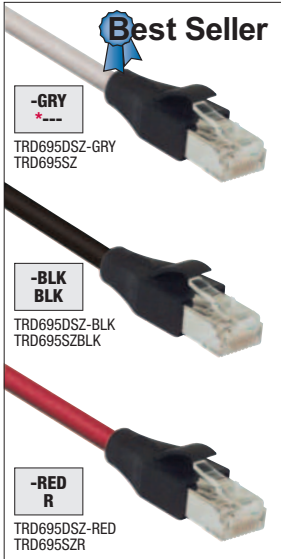

**Premium Category 6 RJ45 to RJ45 Shielded Patch Cords**

Category 6 has become the de facto standard when installing new network cabling. With high bandwidth applications venturing into new areas such as factory environments, the need for shielded Category 6 cable assemblies has also increased. L-com has stepped up to this new demand and created a line of high performance Category 6 patch cords that feature a 100% foil shield and the option of either a PVC or Zero Halogen jacket.

Ordering is easy, add the desired color code to the part number. Ex: TRD695DSZ-BLK-1.  
 \*Note: No suffix necessary for Gray TRD695SZ assemblies.

Item #	Description	Length	1-9	10-24	25-99	100+
<b>Category 6 Double Shielded LSZH 26 AWG Stranded Patch Cords</b>						
TRD695DSZ--1	Double Shielded Cat6 LSZH Patch Cord, RJ45/RJ45	1.0ft (0.3m)	12.89	12.37	11.86	CALL
TRD695DSZ--2	Double Shielded Cat6 LSZH Patch Cord, RJ45/RJ45	2.0ft (0.6m)	13.99	13.43	12.87	CALL
TRD695DSZ--3	Double Shielded Cat6 LSZH Patch Cord, RJ45/RJ45	3.0ft (0.9m)	15.09	14.49	13.88	CALL
TRD695DSZ--5	Double Shielded Cat6 LSZH Patch Cord, RJ45/RJ45	5.0ft (1.5m)	17.29	16.60	15.91	CALL
TRD695DSZ--7	Double Shielded Cat6 LSZH Patch Cord, RJ45/RJ45	7.0ft (2.1m)	19.49	18.71	17.93	CALL
TRD695DSZ--10	Double Shielded Cat6 LSZH Patch Cord, RJ45/RJ45	10.0ft (3.0m)	22.79	21.88	20.97	CALL
TRD695DSZ--15	Double Shielded Cat6 LSZH Patch Cord, RJ45/RJ45	15.0ft (4.6m)	28.29	27.16	26.03	CALL
TRD695DSZ--25	Double Shielded Cat6 LSZH Patch Cord, RJ45/RJ45	25.0ft (7.6m)	39.29	37.72	36.15	CALL
TRD695DSZ--50	Double Shielded Cat6 LSZH Patch Cord, RJ45/RJ45	50.0ft (15.2m)	66.79	64.12	61.45	CALL
TRD695DSZ--75	Double Shielded Cat6 LSZH Patch Cord, RJ45/RJ45	75.0ft (22.9m)	94.29	90.52	86.75	CALL
TRD695DSZ--100	Double Shielded Cat6 LSZH Patch Cord, RJ45/RJ45	100.0ft (30.4m)	121.79	116.92	112.05	CALL