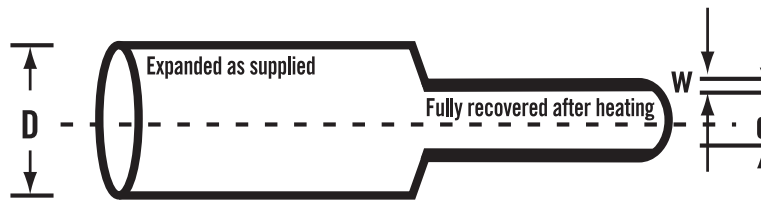

CFHR DIMENSIONS - SEMI-RIGID

ORDER NUMBER	EXPANDED		RECOVERED				LENGTHS	
	INTERNAL DIAMETER (MIN) D		INTERNAL DIAMETER (MAX) d		WALL THICKNESS (MIN) W			
	MM	IN	MM	IN	MM	IN	M	IN
0750	19.0	0.75	3.2	0.125	3.2	0.123	1.2	48
1300*	33.0	1.30	5.5	0.220	3.4	0.135	1.2	48
1750	44.4	1.75	7.4	0.290	3.6	0.140	1.2	48
2000	50.8	2.00	8.3	0.330	4.3	0.170	1.2	48
2750	69.8	2.75	11.7	0.460	4.8	0.190	1.2	48
3500	88.9	3.50	17.1	0.673	4.3	0.170	1.2	48
4700	119.4	4.70	22.9	0.900	4.8	0.190	1.2	48

CFHR-FR DIMENSIONS

1250	31.8	1.25	5.6	0.220	1.5	0.060	1.2	48
1750	44.4	1.75	8.0	0.315	2.4	0.095	1.2	48
2500	63.5	2.50	12.7	0.500	3.0	0.120	1.2	48
3000	81.3	3.20	19.1	0.750	3.6	0.140	1.2	48

ORDERING

- Select a dimension which will shrink snugly over the component to be covered. If recovery is restricted the resulting wall thickness will be less than specified.
- Select Options:
  - Printing: Printed or Unprinted
  - Adhesive Lining: Lined (D) or Unlined (U)
  - Lengths: 6, 12 or 48 inches, or 25 ft spools (unlined only)
- Please specify the product name, order reference number and options you require.
- Order Example: CFHR, 0750, black, unprinted, unlined, 25 ft lengths

Please contact your Customer Service Representative for information on custom colours, sizes, lengths and material data sheet.