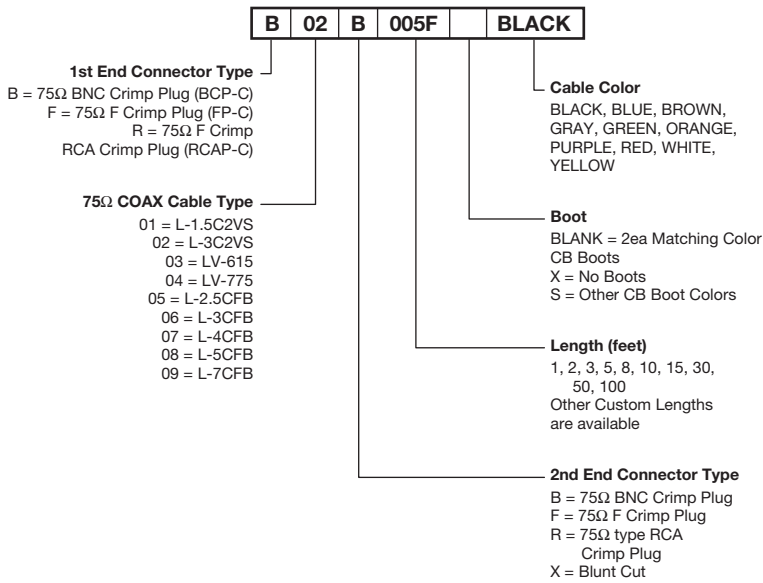

Custom Coax Cable Guide