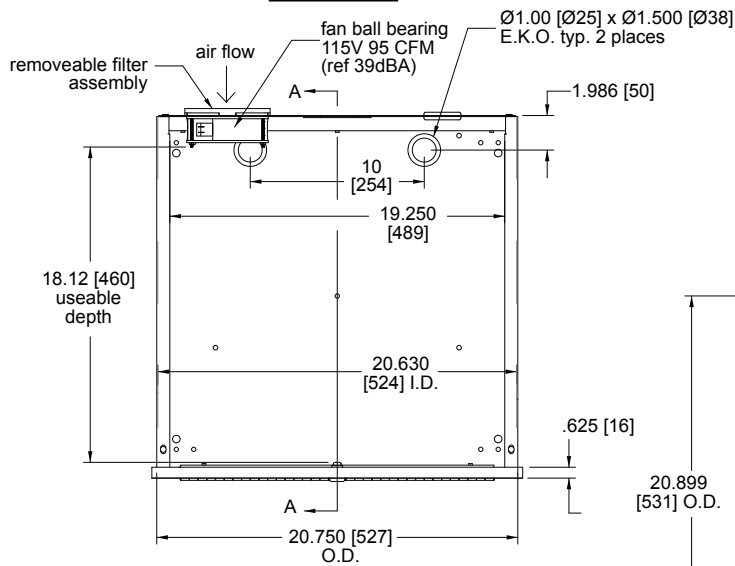

VLBX Series basic dimensions

All dimensions in inches unless otherwise noted [All bracketed dimensions are in millimeters]

BACK VIEW

TOP VIEW

RIGHT VIEW

SIDE VIEW

FRONT VIEW

PART #	INSIDE DIMENSION	OUTSIDE DIMENSION
VLBX	20-5/8" W x 8" H x 20-1/4" D	20-3/4" W x 8-1/8" H x 20-7/8" D
VLBX-5.5	19-7/8" W x 5-3/8" H x 17" D	20" W x 5-1/2" H x 17-1/4" D