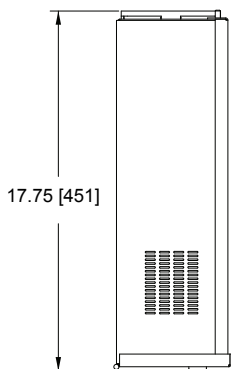

VLBX-5.5 Series basic dimensions

All dimensions in inches unless otherwise noted [All bracketed dimensions are in millimeters]

BACK VIEW

TOP VIEW

SIDE VIEW

RIGHT VIEW

FRONT VIEW