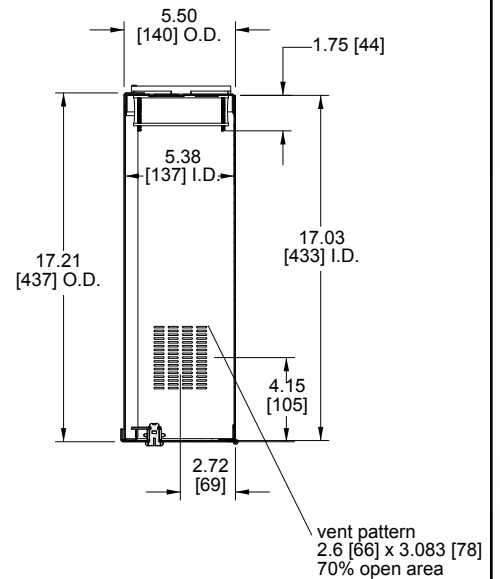

VLBX-5.5 Series basic dimensions

All dimensions in inches unless otherwise noted [All bracketed dimensions are in millimeters]

BACK VIEW

TOP VIEW

SIDE VIEW

RIGHT VIEW

FRONT VIEW