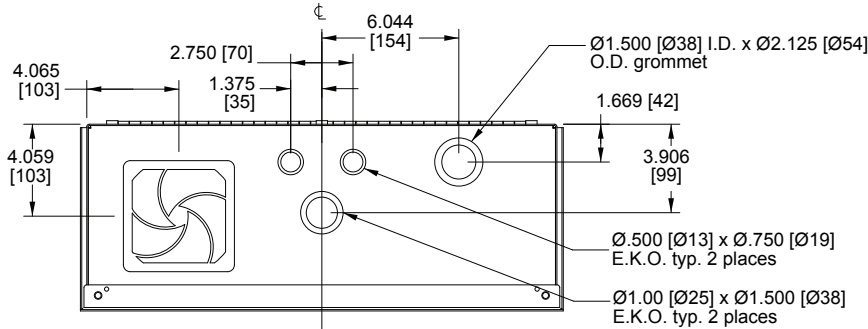

VLBX Series basic dimensions

All dimensions in inches unless otherwise noted [All bracketed dimensions are in millimeters]

BACK VIEW