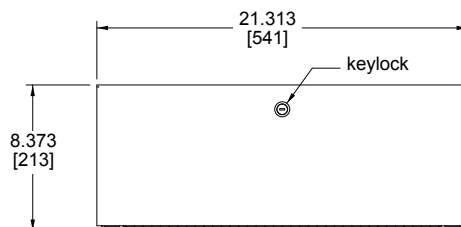

# VLBX Series basic dimensions

All dimensions in inches unless otherwise noted [All bracketed dimensions are in millimeters]

## TOP VIEW

## FRONT VIEW

PART #	INSIDE DIMENSION	OUTSIDE DIMENSION
VLBX	20-5/8" W x 8" H x 20-1/4" D	20-3/4" W x 8-1/8" H x 20-7/8" D
VLBX-5.5	19-7/8" W x 5-3/8" H x 17" D	20" W x 5-1/2" H x 17-1/4" D