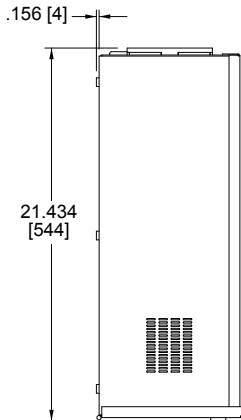

VLBX Series basic dimensions

All dimensions in inches unless otherwise noted [All bracketed dimensions are in millimeters]

BACK VIEW

TOP VIEW

RIGHT VIEW

SIDE VIEW

FRONT VIEW

PART #	INSIDE DIMENSION	OUTSIDE DIMENSION
VLBX	20-5/8" W x 8" H x 20-1/4" D	20-3/4" W x 8-1/8" H x 20-7/8" D
VLBX-5.5	19-7/8" W x 5-3/8" H x 17" D	20" W x 5-1/2" H x 17-1/4" D