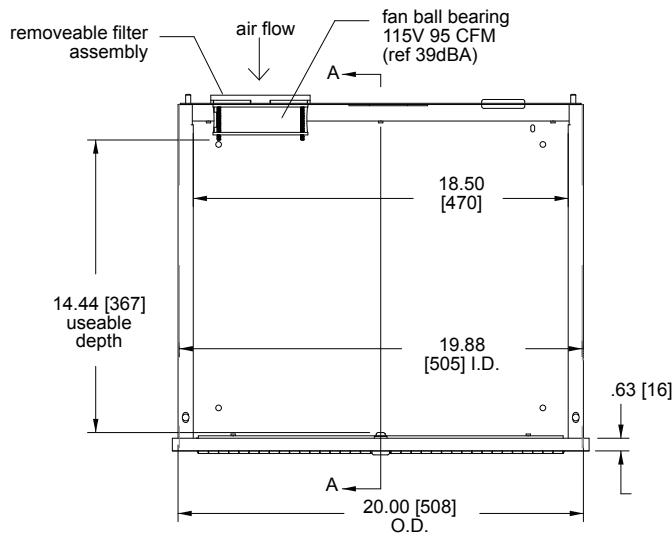

VLBX-5.5 Series basic dimensions

All dimensions in inches unless otherwise noted [All bracketed dimensions are in millimeters]

BACK VIEW

TOP VIEW

SIDE VIEW

RIGHT VIEW

FRONT VIEW