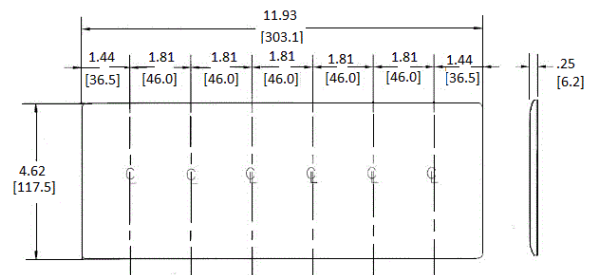

Wallplates Decorator Wallplates

HUBBELL

Features

- Reinforcement ribs for extra strength
- High-impact, self-extinguishing nylon material
- Captive screw feature holds mounting screw in place

Ordering Information

Description	Color	Catalog No.	UPC
6-Gang, 6-Decorator Openings	Black	NP266BK	883778102837

Listings

UL Listed
CSA Certified

Specifications

Material	Nylon
Plate Type	6-Gang
Plate Openings	Decorator
Mounting Screws	Steel painted, slotted head
Appearance	Smooth