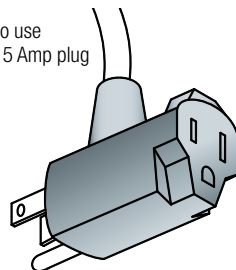

## RPS Series Remote Power Switch

The RPS Series remote power switch provides the ability to power complete 15 Amp systems on and off without the need to access equipment. Perfect for installations where it is desirable to keep users from having the ability to make any adjustments, the RPS Series power switch mounts in the face of select racks, and is also available to mount in a single space panel or UCP Series Universal Connector Panel. Available with a switch or with a keylock when security is a concern, the RPS has been tested in the most demanding situations. The RPS fits in any Decora® device opening, features removable ears and can also be mounted to any flat surface. The RPS has an internal 21 Amp switch (no relay!) for enhanced reliability and longevity.

DWR, SR, TOR, ISRK and PTRK Series enclosures feature knockouts for mounting of the RPS Series remote power switch without the need for any additional accessories.

7' cord reaches power placed within any enclosure

**RPS**  
switched remote power switch

**RPS-K**  
keylocked remote power switch

Part #	Description
RPS	15 Amp remote power switch
RPS-K	15 Amp remote power switch, keylocked

**UL File #: E232496 UL Standard #: 244A: Appliance Controls 120 VAC, 15 Amps, 60 Hz**

Need additional keys? Replacement sets are available, sold in sets of two.

Part #	Description
RPS-KEY	additional set of 2 keys

features easy to use "Piggy-back" 15 Amp plug

**Remote Power Switch**

RPS Series remote power switch provides remote power control of system within enclosure, face, top and bottom of DWR, SR, TOR, ISRK and PTRK enclosures