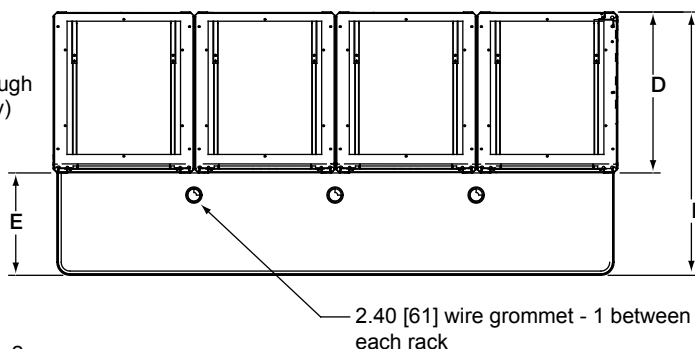

WS Series Writing Shelves basic dimensions

FRONT VIEW

TOP VIEW

SIDE VIEW

PART #	A	B	C	D	E	F	FITS
WS2-M26-18	44.00 [1118]	-	-	26.40 [671]	16.85 [428]	43.25 [1099]	MRK 26" deep racks
WS2-M26-24	44.00 [1118]	-	-	26.40 [671]	22.85 [580]	49.25 [1251]	MRK 26" deep racks
WS3-M26-18	-	66.00 [1676]	-	26.40 [671]	16.85 [428]	43.25 [1099]	MRK 26" deep racks
WS3-M26-24	-	66.00 [1676]	-	26.40 [671]	22.85 [580]	49.25 [1251]	MRK 26" deep racks
WS4-M26-18	-	-	88.00 [2235]	26.40 [671]	16.85 [428]	43.25 [1099]	MRK 26" deep racks
WS4-M26-24	-	-	88.00 [2235]	26.40 [671]	22.85 [580]	49.25 [1251]	MRK 26" deep racks
WS2-M31-18	44.00 [1118]	-	-	31.40 [798]	16.85 [428]	49.25 [1251]	MRK, VRK, VMRK 31" deep racks
WS2-M31-24	44.00 [1118]	-	-	31.40 [798]	22.85 [580]	54.25 [1378]	MRK, VRK, VMRK 31" deep racks
WS3-M31-18	-	66.00 [1676]	-	31.40 [798]	16.85 [428]	49.25 [1251]	MRK, VRK, VMRK 31" deep racks
WS3-M31-24	-	66.00 [1676]	-	31.40 [798]	22.85 [580]	54.25 [1378]	MRK, VRK, VMRK 31" deep racks
WS4-M31-18	-	-	88.00 [2235]	31.40 [798]	16.85 [428]	49.25 [1251]	MRK, VRK, VMRK 31" deep racks
WS4-M31-24	-	-	88.00 [2235]	31.40 [798]	22.85 [580]	54.25 [1378]	MRK, VRK, VMRK 31" deep racks
WS2-W27-18	48.50 [1232]	-	-	27.63 [702]	17.58 [447]	45.21 [1148]	WRK 27" deep racks
WS2-W27-24	48.50 [1232]	-	-	27.63 [702]	22.85 [580]	51.21 [1301]	WRK 27" deep racks
WS3-W27-18	-	72.75 [1848]	-	27.63 [702]	17.58 [447]	45.21 [1148]	WRK 27" deep racks
WS3-W27-24	-	72.75 [1848]	-	27.63 [702]	22.85 [580]	51.21 [1301]	WRK 27" deep racks
WS4-W27-18	-	-	97.00 [2464]	27.63 [702]	17.58 [447]	45.21 [1148]	WRK 27" deep racks
WS4-W27-24	-	-	97.00 [2464]	27.63 [702]	22.85 [580]	51.21 [1301]	WRK 27" deep racks
WS2-W32-18	48.50 [1232]	-	-	32.63 [829]	17.58 [447]	50.21 [1275]	VRK 32" deep racks
WS2-W32-24	48.50 [1232]	-	-	32.63 [829]	22.85 [580]	56.21 [1428]	WRK 32" deep racks
WS3-W32-18	-	72.75 [1848]	-	32.63 [829]	17.58 [447]	50.21 [1275]	WRK 32" deep racks
WS3-W32-24	-	72.75 [1848]	-	32.63 [829]	22.85 [580]	56.21 [1428]	WRK 32" deep racks
WS4-W32-18	-	-	97.00 [2464]	32.63 [829]	17.58 [447]	50.21 [1275]	WRK 32" deep racks
WS4-W32-24	-	-	97.00 [2464]	32.63 [829]	22.85 [580]	56.21 [1428]	WRK 32" deep racks