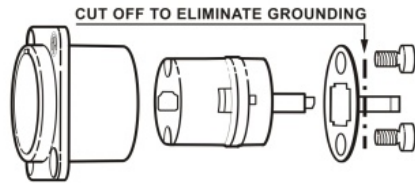

NAHDMI-W

HDMI feedthrough adapter, D-shape housing

Neutrik's HDMI solution for the transmission of any digital TV and PC video format including high-definition video (HDTV) can be integrated in networks very easy.

Features & Benefits

- To transmit any digital TV and PC video format including high-definition video (HDTV).
- HDMI feedthrough adapter with 19 pole HDMI receptacle at both ends
- Dust and water resistant acc. to IP65 safety standard in combination with NKHDMI-*
- Universally accepted standard D-shape housing
- Removable screen to chassis grounding:

Image gallery

Technical Information [hide](#)

Product	
Title	NAHDMI-W
Connection Type	Adapter
Gender	female
Mechanical	
Mounting direction	Front mounting
Chassis shape	D
Material	
Contact plating	Au
Contacts	Brass (CuZn39Pb3)
Insert	PBT
Shell	Zinc diecast (ZnAl4Cu1)
Shell plating	Nickel
Environmental	
Flammability	UL 94 V-0
Standard compliance	HDMI 2.0 specifications (in combination with Neutrik HDMI cable up to 5 m cable length; in combinati